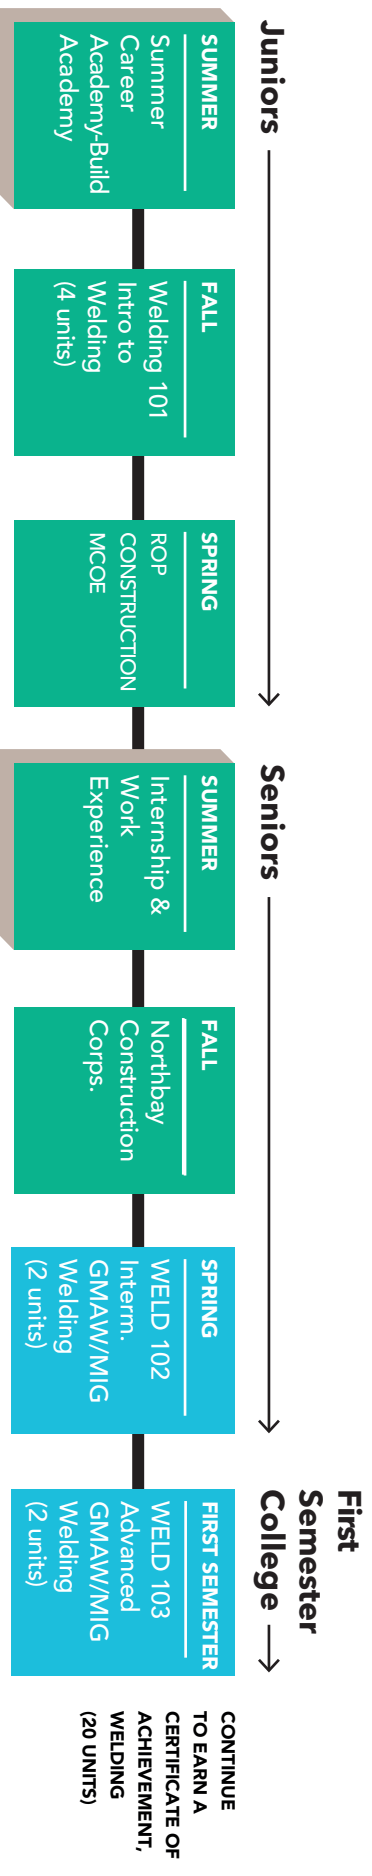

Welding

High School-to-College Career Pathway Map

Join a College and Career Readiness program or a Summer Career Academy class. First, talk to your counselor. To learn more, contact Marin County Office of Education, (415) 472-4110 or scan the QR code to visit online.

Jobs

Apprenticeships opportunities may be available through the Ironworkers and Boilermakers Unions.